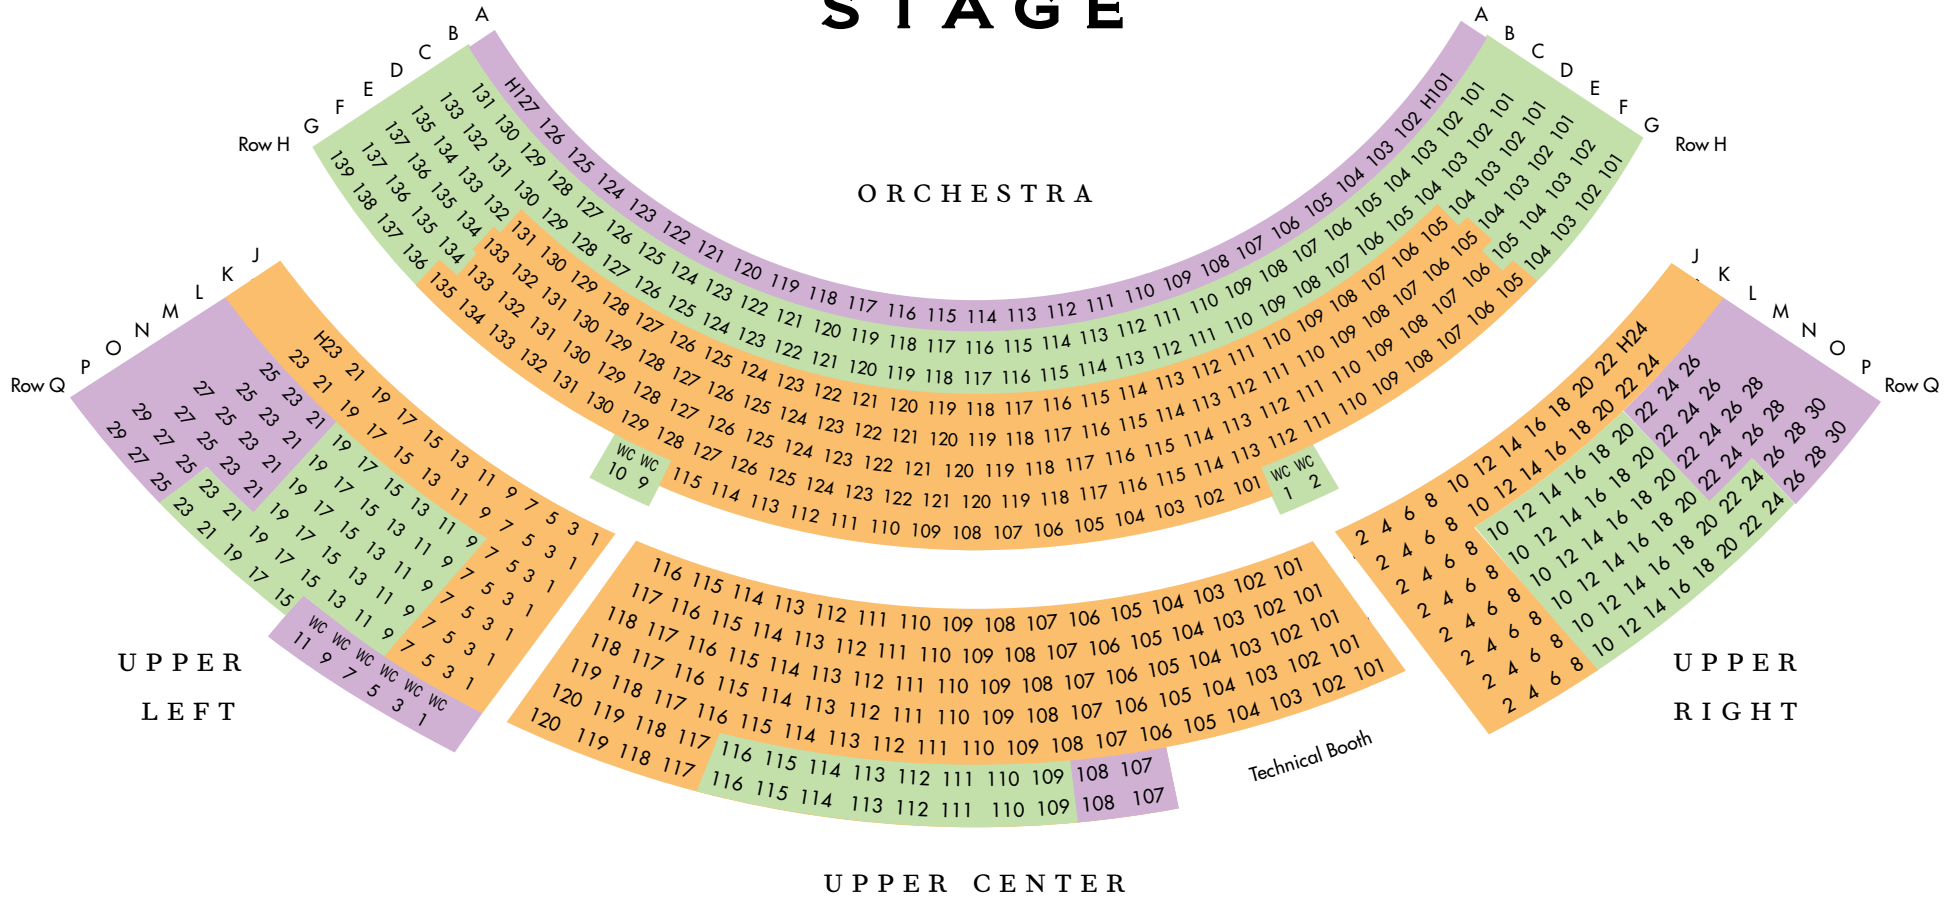

WEBB CENTER SEATING CHART

STAGE

Seating Level A Seating Level B Seating Level C